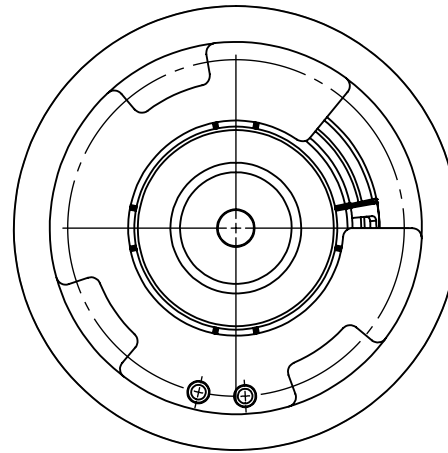

FRONT

REAR

- 6.5-inch ACAD fluid cooled woofer/midrange
- 1-inch co-axial fluid cooled aluminum alloy tweeter
- IMPEDANCE 8 Ohms
- WATERPROOF RATING *IP67 Meets or exceeds MIL-STD-810G standards

SIDE

3/4 FRONT

3/4 Back

 **Leon Speakers Inc.**

715 W. Ellsworth Rd Ann Arbor MI, 48108. Phone:[1-888-213-5015]

CAD-Design:

SO D59410

Part Description:

TERRA C6

Scale:
Decimal Inches
1:4

Part Finish

Part Color

Black/White

Custom/ Standard

STANDARD

Drawn/ Designed by:

NED

Part Approval/ Acceptance: