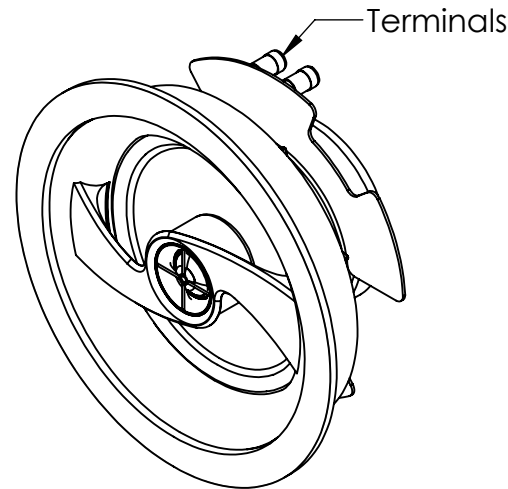

FRONT

REAR

- 6.5-inch ACAD fluid cooled woofer/midrange
- 1-inch co-axial fluid cooled aluminum alloy tweeter
- IMPEDANCE 8 Ohms
- WATERPROOF RATING *IP67 Meets or exceeds MIL-STD-810G standards

SIDE

3/4 FRONT

3/4 Back

 **Leon Speakers Inc.**

715 W. Ellsworth Rd Ann Arbor MI, 48108. Phone:[1-888-213-5015]

CAD-Design:

SO D59410

Part Description:

TERRA C6

Scale:
Decimal Inches
1:4