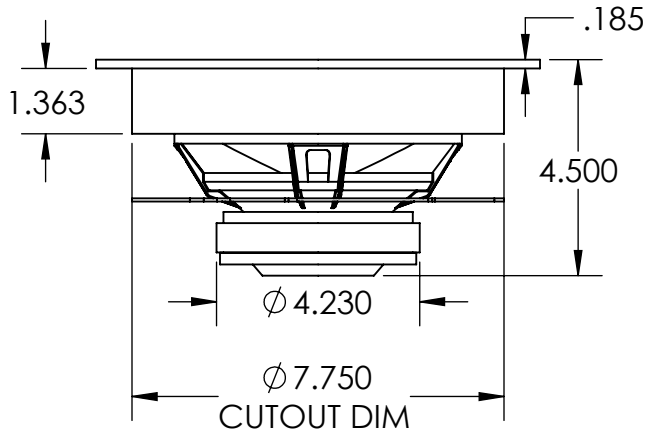

FRONT

REAR

- 6.5-inch ACAD fluid cooled woofer/midrange
- 1-inch co-axial fluid cooled aluminum alloy tweeter
- IMPEDANCE 8 Ohms
- WATERPROOF RATING *IP67 Meets or exceeds MIL-STD-810G standards

SIDE

3/4 FRONT

3/4 Back

 **Leon Speakers Inc.**

715 W. Ellsworth Rd Ann Arbor MI, 48108. Phone:[1-888-213-5015]

CAD-Design:

SO D59410

Part Description:

TERRA C6

Scale:
Decimal Inches
1:4