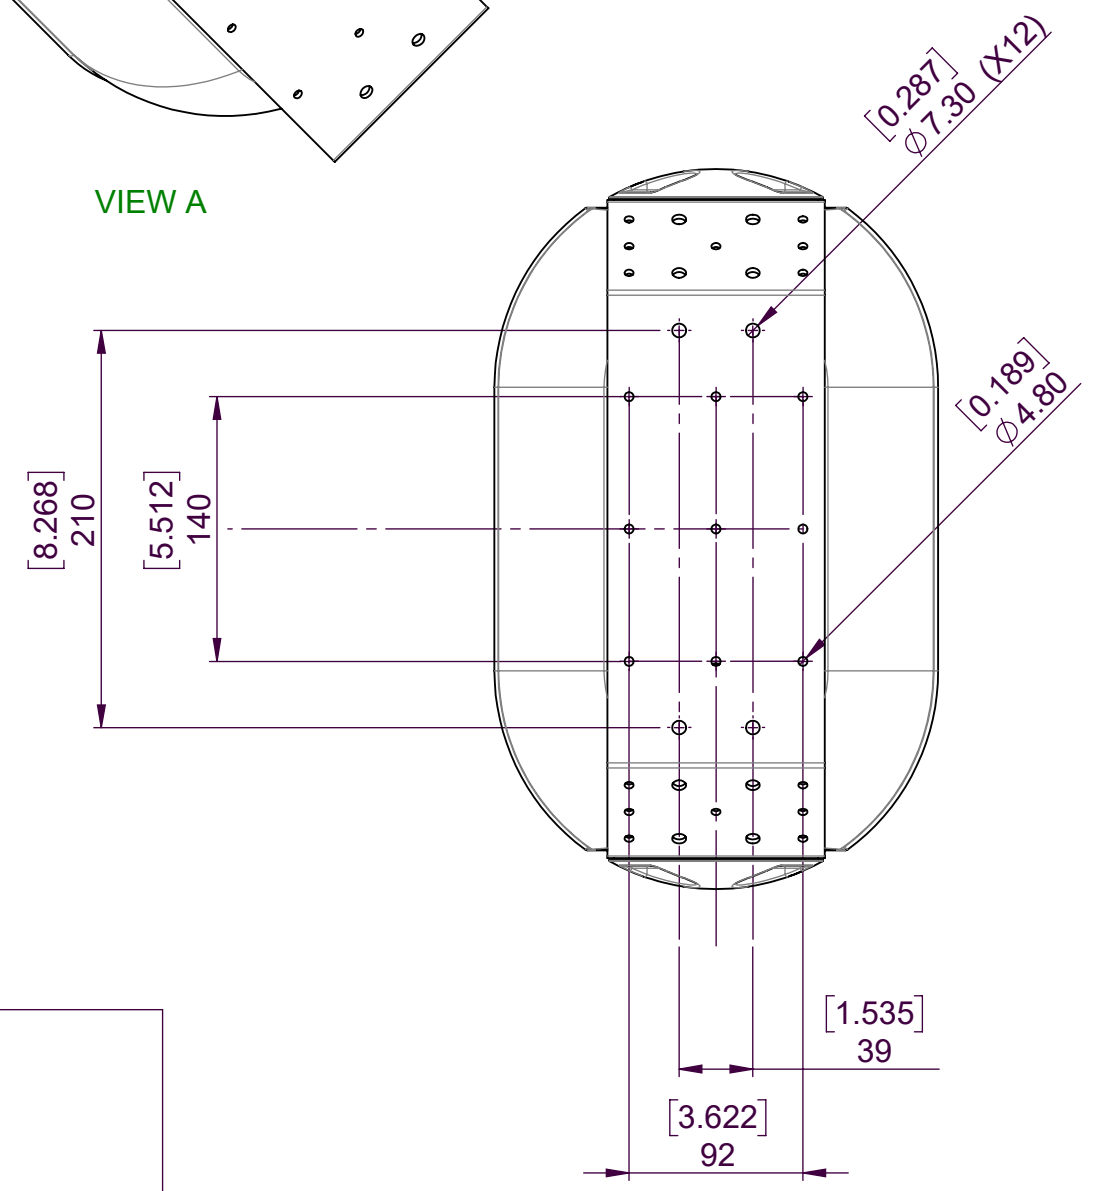

VIEW A

email: info@terraspeakers.com
web: terraspeakers.com

Model
AC - 16

Units: mm [inch]