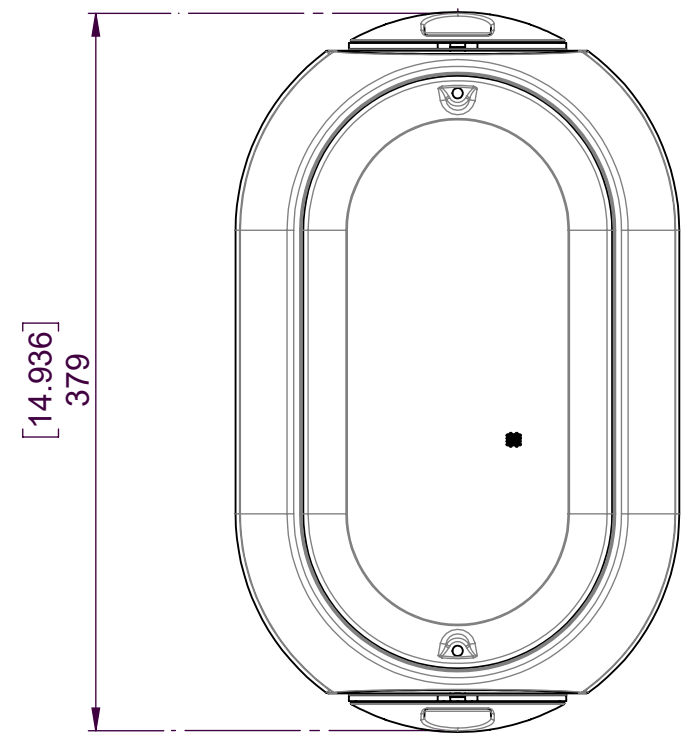

VIEW A

email: info@terraspeakers.com
web: terraspeakers.com

Model
AC - 16

Units: mm [inch]