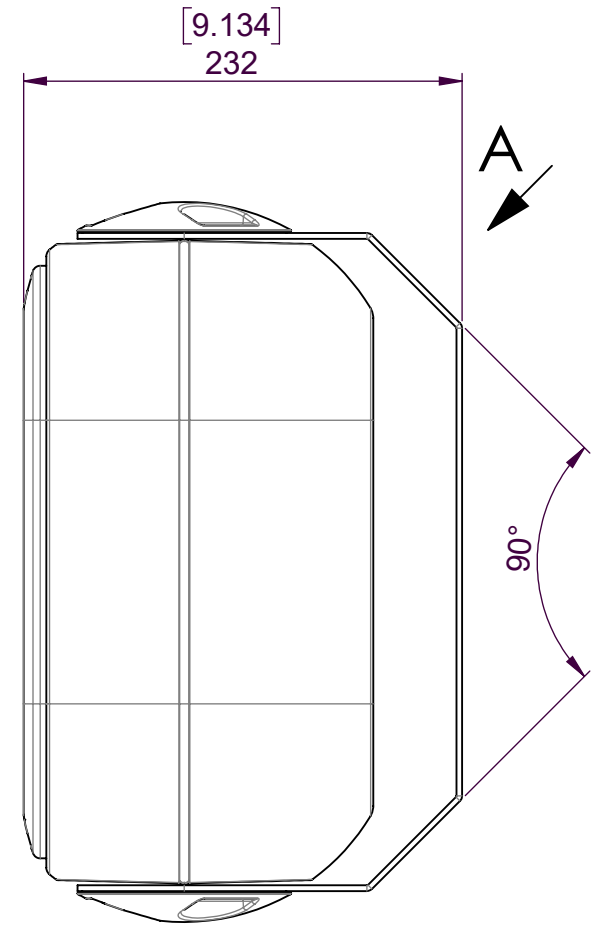

VIEW A

email: info@terraspeakers.com
web: terraspeakers.com

Model
AC - 16

Units: mm [inch]